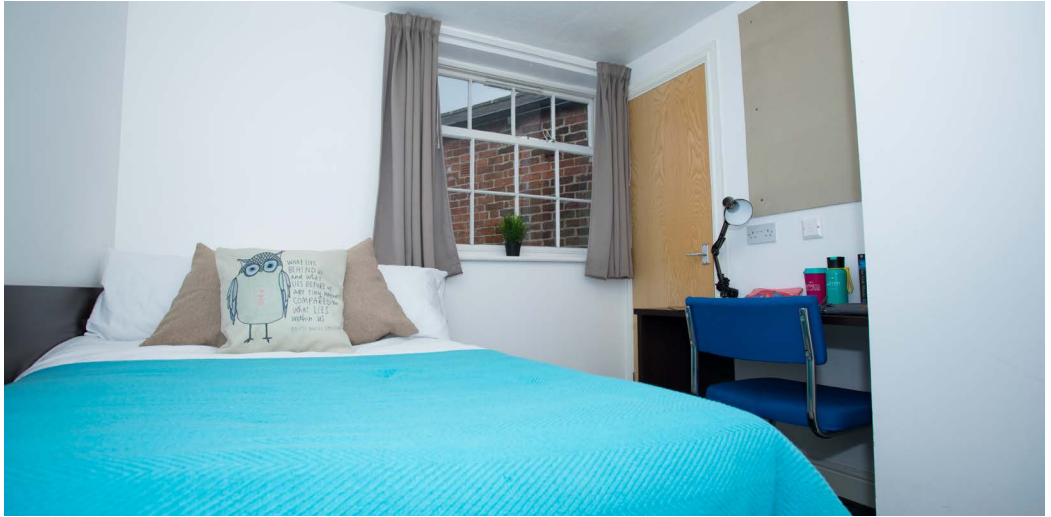

TRURO WORKS

135 MATILDA ST, SHEFFIELD, S1 4QG

Up to
100Mbps
WIFI

Walk to Uni

All Utility
Bills
Included

Laundry
Facilities
On-site

Bike Storage

Contents
Insurance
Included