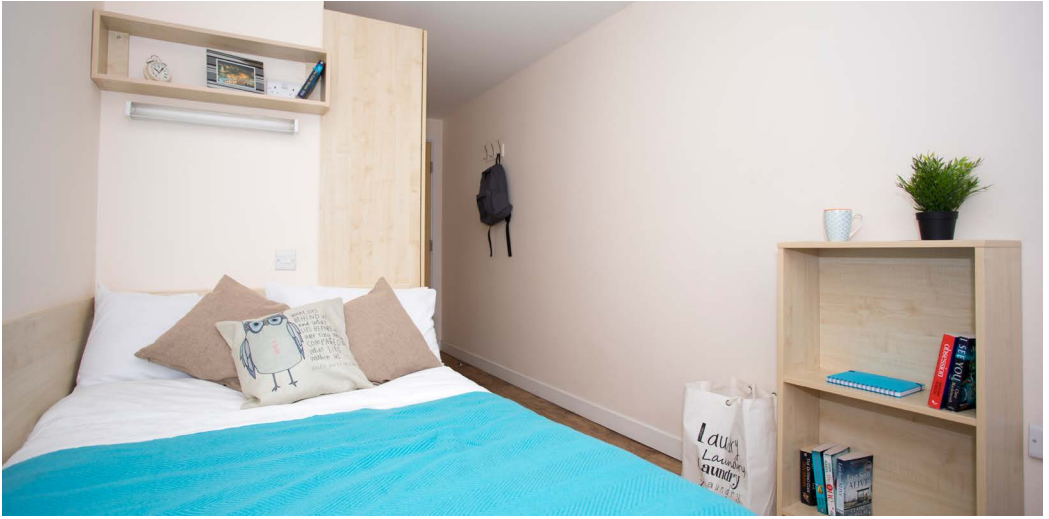

# ROCKINGHAM HOUSE

BROAD LANE, SHEFFIELD, S1 3PD

Up to  
100Mbps  
WIFI

Walk to Uni

All Utility  
Bills  
Included

Large Beds

Laundry  
Facilities  
On-site

En-suite  
Rooms

## SKYPE VIEWINGS AVAILABLE

Room Type	Tenancy Length	Rent
Classic 6 Bed En-suite	44 weeks	£114 pw
Classic 5 Bed En-suite	44/51 weeks	From £115/£112 pw
Classic 4 Bed En-suite	44 weeks	From £115 pw
Premium 5 Bed En-suite	44 weeks	£127 pw
Deluxe 5 Bed En-suite	44 weeks	£128 pw
Premium 4 Bed En-suite	44 weeks	£129 pw
Deluxe 4 Bed En-suite	44 weeks	£130 pw
Super Deluxe En-suite	44 weeks	£136 pw