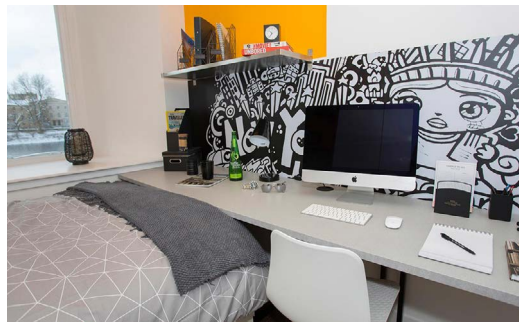

RIVERSIDE HOUSE

260 CLYDE STREET, GLASGOW, G1 4JH

Up to
100Mbps
WIFI

Walk to Uni

All Utility
Bills
Included

Large Beds

Laundry
Facilities
On-site

En-suite
Rooms