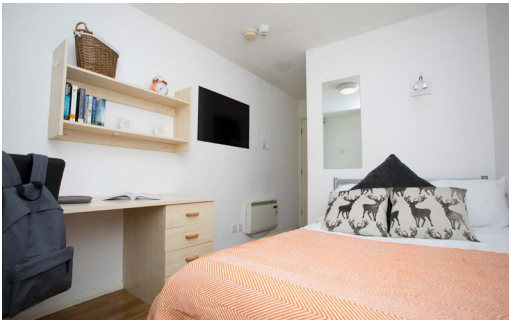

MANCHESTER HOUSE

CAVENDISH STREET, MANCHESTER, M15 6BQ

Up to
100Mbps
WIFI

Walk to Uni

Large Beds

All Utility
Bills
Included

En-suite
Rooms

Laundry
Facilities
On-site

SKYPE VIEWINGS AVAILABLE

Room Type	Tenancy Length	Rent
Classic 5 Bed	48 weeks	£155 pw
Classic 4 Bed	48 weeks	£155 pw
Classic 3 Bed	51 weeks	£155 pw
Premium 4 Bed	51 weeks	£163 pw
Premium 5 Bed	51 weeks	£163 pw