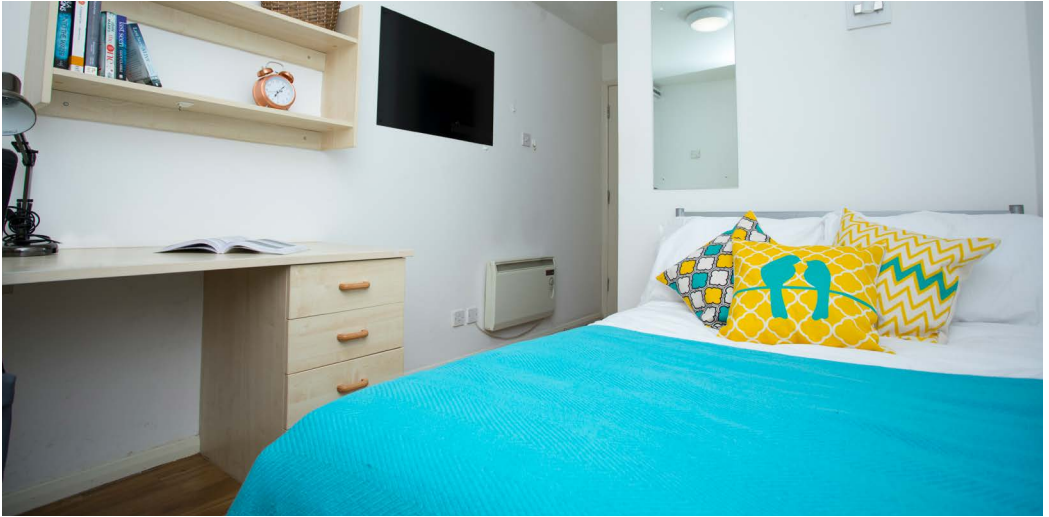

MANCHESTER HOUSE

CAVENDISH STREET, MANCHESTER, M15 6BQ

Up to
100Mbps
WIFI

Walk to Uni

Large Beds

All Utility
Bills
Included

En-suite
Rooms

Laundry
Facilities
On-site

SKYPE VIEWINGS AVAILABLE

Room Type	Tenancy Length	Rent
Classic 5 Bed	48 weeks	£155 pw
Classic 4 Bed	48 weeks	£155 pw
Classic 3 Bed	51 weeks	£155 pw
Premium 4 Bed	51 weeks	£163 pw
Premium 5 Bed	51 weeks	£163 pw