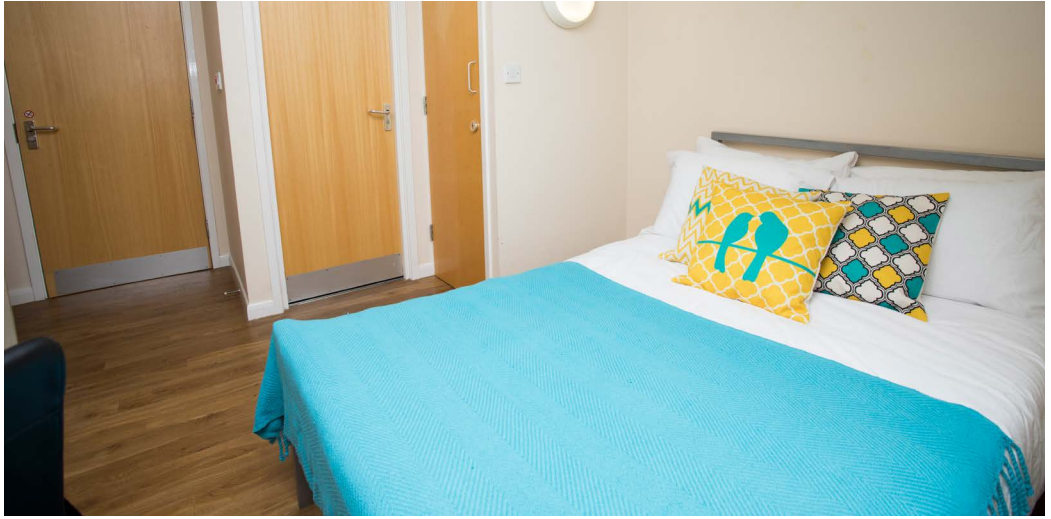

HEALD COURT

6 HEALD GROVE, MANCHESTER, M14 4PE

Up to
100Mbps
WIFI

Walk to Uni

Large Beds

All Utility
Bills
Included

En-suite
Rooms

CCTV and
Secure Door
Entry System

SKYPE VIEWINGS AVAILABLE

Room Type	Tenancy Length	Rent
Classic 5 Bed En-suite	48 weeks	£149 pw
Classic 3 Bed En-suite	51 weeks	£155 pw

+44 (0) 333 344 2829

salesenquiries@
wearehomesforstudents.com

wearehomesforstudents.com