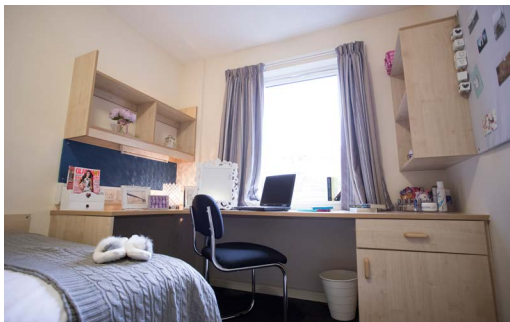

FOUNDRY COURT

BROOK ST, PRESTON, PR1 7EA

Up to
100Mbps
WIFI

Walk to Uni

Large Beds

All Utility
Bills
Included

Laundry
Facilities
On-site

Contents
Insurance
Included