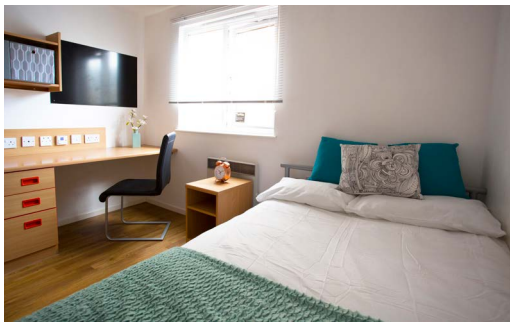

FIRHILL COURT

150 FIRHILL ROAD, GLASGOW, G20 7BB

Up to
100Mbps
WIFI

Free Shuttle
Bus

Large Beds

All Utility
Bills
Included

En-suite
Rooms

24 Hour
Security