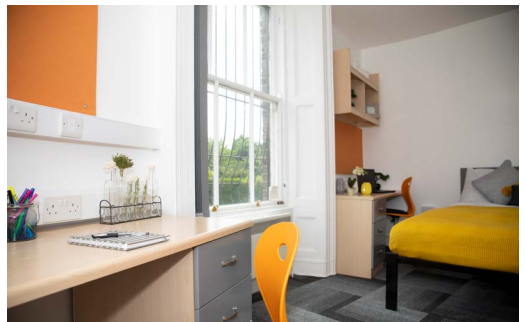

ELSWICK COURT

80-88 ELSWICK ROAD, NEWCASTLE UPON TYNE, NE4 6JL

Up to
100Mbps
WIFI

Walk to Uni

All Utility
Bills Included

Large Beds

Car Parking
Available

Laundry
Facilities Onsite