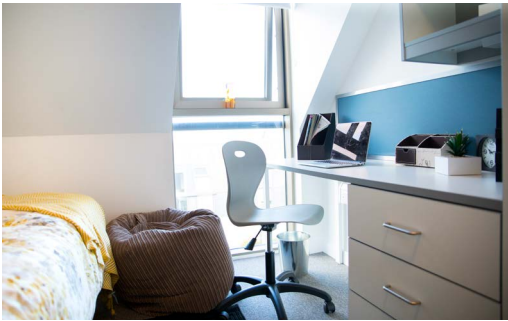

# EAST SHORE

EAST SANDS, ST. ANDREWS, KY16 8TU

Up to  
100Mbps  
WIFI

Walk to Uni

Large Beds

All Utility  
Bills  
Included

En-suite  
Rooms

Bike Storage

SKYPE VIEWINGS AVAILABLE

Room Type	Tenancy Length	Rent
Standard En-Suite	44/51 weeks	£148/£146 pw
Standard En-Suite with Sea View	51 weeks	£151 pw
Large En-suite	51 weeks	£190 pw
Large En-suite with Sea View	51 weeks	£195 pw