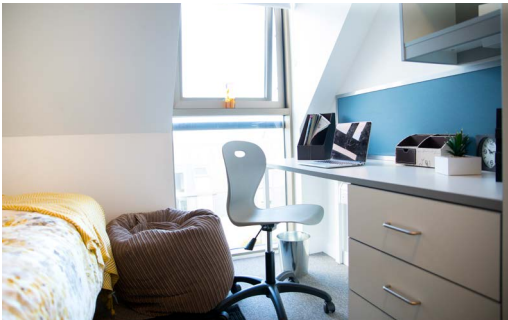

# EAST SHORE

EAST SANDS, ST. ANDREWS, KY16 8TU

Up to  
100Mbps  
WIFI

Walk to Uni

Large Beds

All Utility  
Bills  
Included

En-suite  
Rooms

Bike Storage

SKYPE VIEWINGS AVAILABLE

Room Type	Tenancy Length	Rent
Standard En-Suite	44/51 weeks	£167/£165 pw
Standard En-Suite with Sea View	51 weeks	£169 pw
Large En-suite	51 weeks	£195 pw
Large En-suite with Sea View	51 weeks	£197 pw