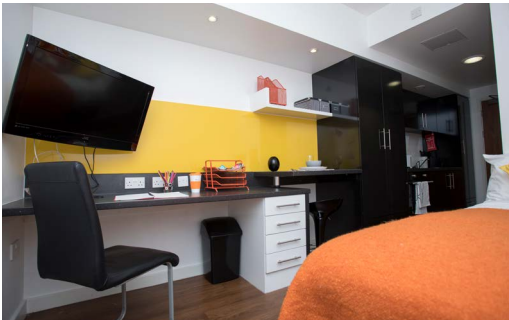

BOWMAN HOUSE

100-102 TALBOT STREET, NOTTINGHAM, NG1 5NH

Up to
100Mbps
WIFI

Walk to Uni

All Utility
Bills
Included

En-suite
Rooms

CCTV and
Secure Door
Entry System

24 Hour
Security