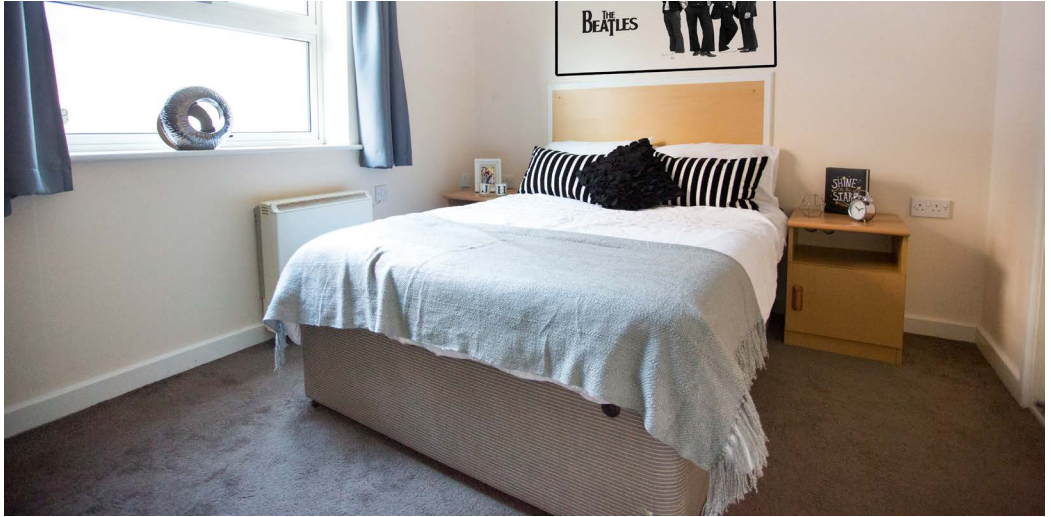

BEDFORD STREET SOUTH

114-118 BEDFORD STREET SOUTH, LIVERPOOL, L7 7DA

Up to
100Mbps
WIFI

Walk to Uni

All Utility
Bills
Included

Contents
Insurance
Included

CCTV and
Secure Door
Entry System

Laundry
Facilities
On-site

SKYPE VIEWINGS AVAILABLE

Room Type	Tenancy Length	Rent
Standard 2 Bed	45/51 weeks	£111/£107 pw
Classic 2 Bed	45/51 weeks	£110/£107 pw
Large Classic 2 Bed	45/51 weeks	£118/£112 pw
Classic 1 Bed Apartment	51 weeks	£159 pw