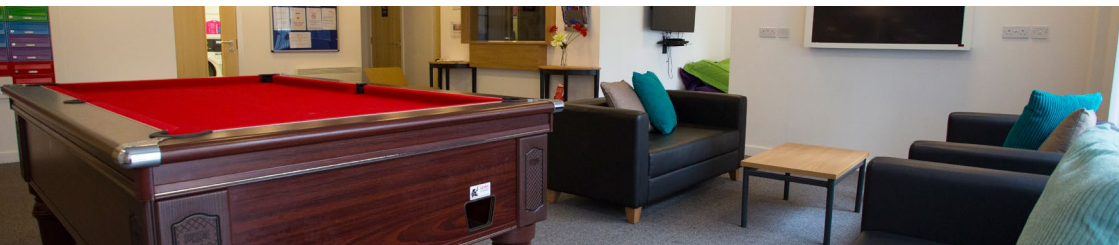

DISTANCES FROM KELVINGROVE HOUSE

University of Glasgow

3 min   5 min
12 min

University of Strathclyde

9 min   11 min
34 min

Glasgow Caledonian University

10 min   8 min
28 min

Glasgow School of Art

5 min   6 min
17 min

City of Glasgow College

10 min   12 min
34 min

Glasgow City Centre

14 min   10 min
33 min

17/18 RENTS

ROOM TYPE	WEEKS	RENT PW
Standard En-suite	44/51	£132/£121
Ground Floor Studio	51	£157
Studio	51	£170

CALL 0333 344 2829 OR EMAIL SALESENQUIRIES@WEAREHOMESFORSTUDENTS.COM

/WeAreHomesForStudents

@TweetHFS

@WeAreHomesForStudents