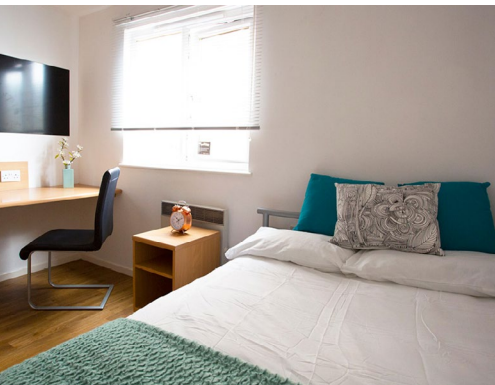

GLASGOW FIRHILL COURT

SKYPE
VIEWINGS
AVAILABLE

WHATS INCLUDED?

Up to
100Mbps WiFi

Large Beds

Free
Shuttle Bus

All Utility Bills
Included

En-suite
Rooms

FREE Car
Parking Available

24 Hour
Security

Bike
Storage